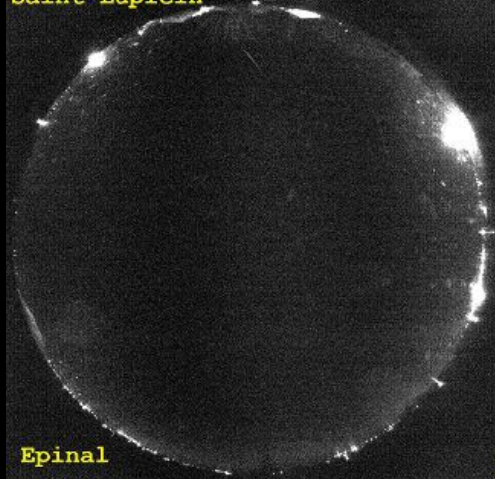

# Acquisition - Detection

🕒 Tag sent to “big” server for each detection

2016-11-28 21h34m UTC

Belfort

Besançon

Pontarlier

Saint Lupicin

Osenbach