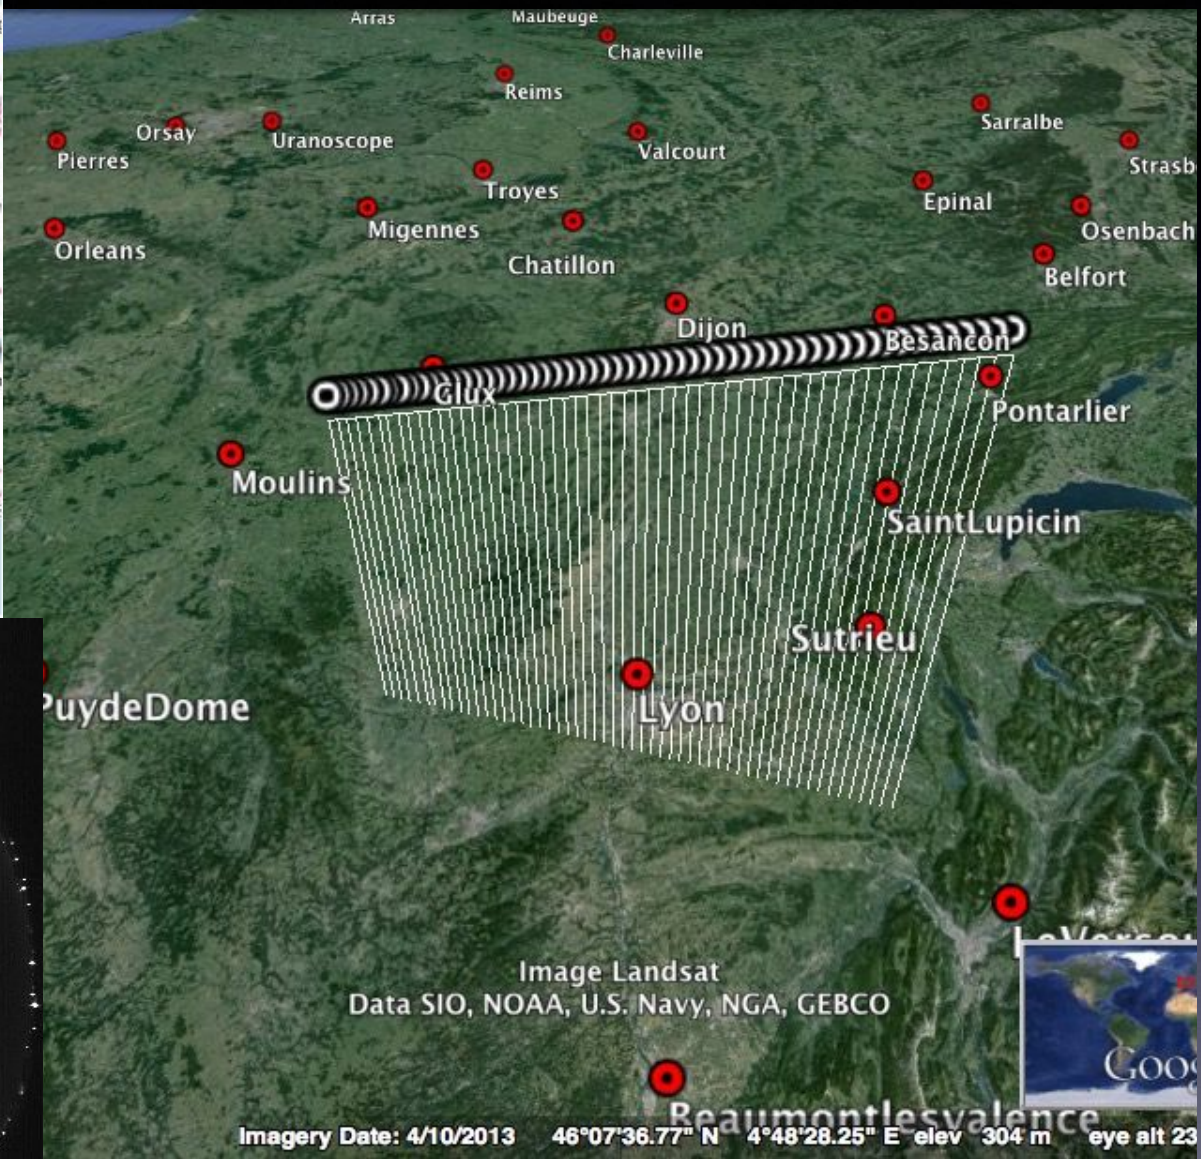

# Trajectory and speed

3D coordinates :  
Intersect planes method  
(Cepelcha, 1987)  
Least squares method  
(Borovicka, 1990)

# “Dark Flight”

🕒 Date MeteoFrance & IGN

Lyon

2016 - 06 - 22

1h14m UTC

Aix en Provence

Beaumont les Valence

Besançon

Cahors

Caussols

Coulounieix

Dijon

Hières

Les Angles

Lyon

Mauroux