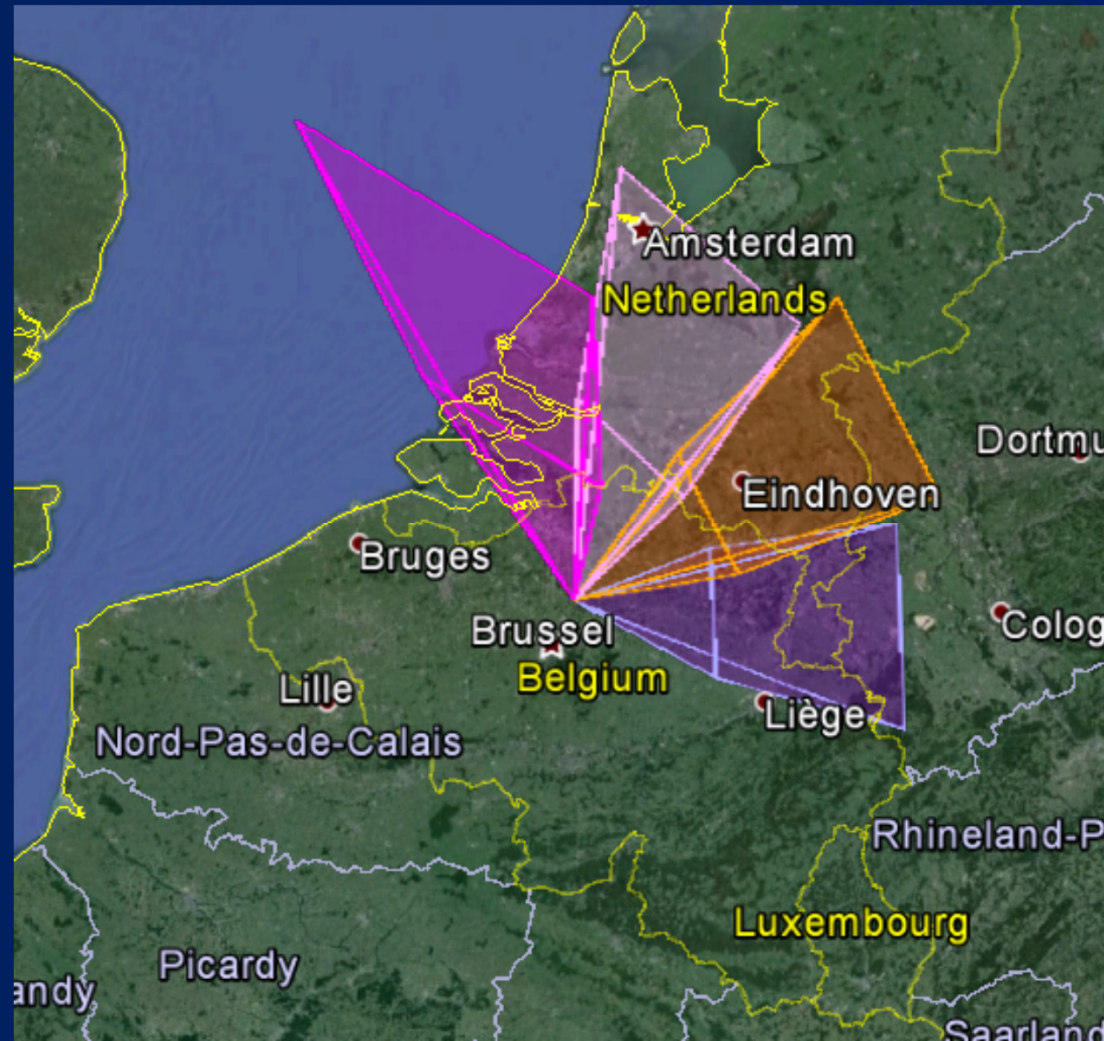

9/11/2015

METRO 27 October 2015

10

CAMS-BeNeLux network

CAMS-BeNeLux network

CAMS-BeNeLux network

CAMS-BeNeLux network

Reconstructed Video Playback during Event