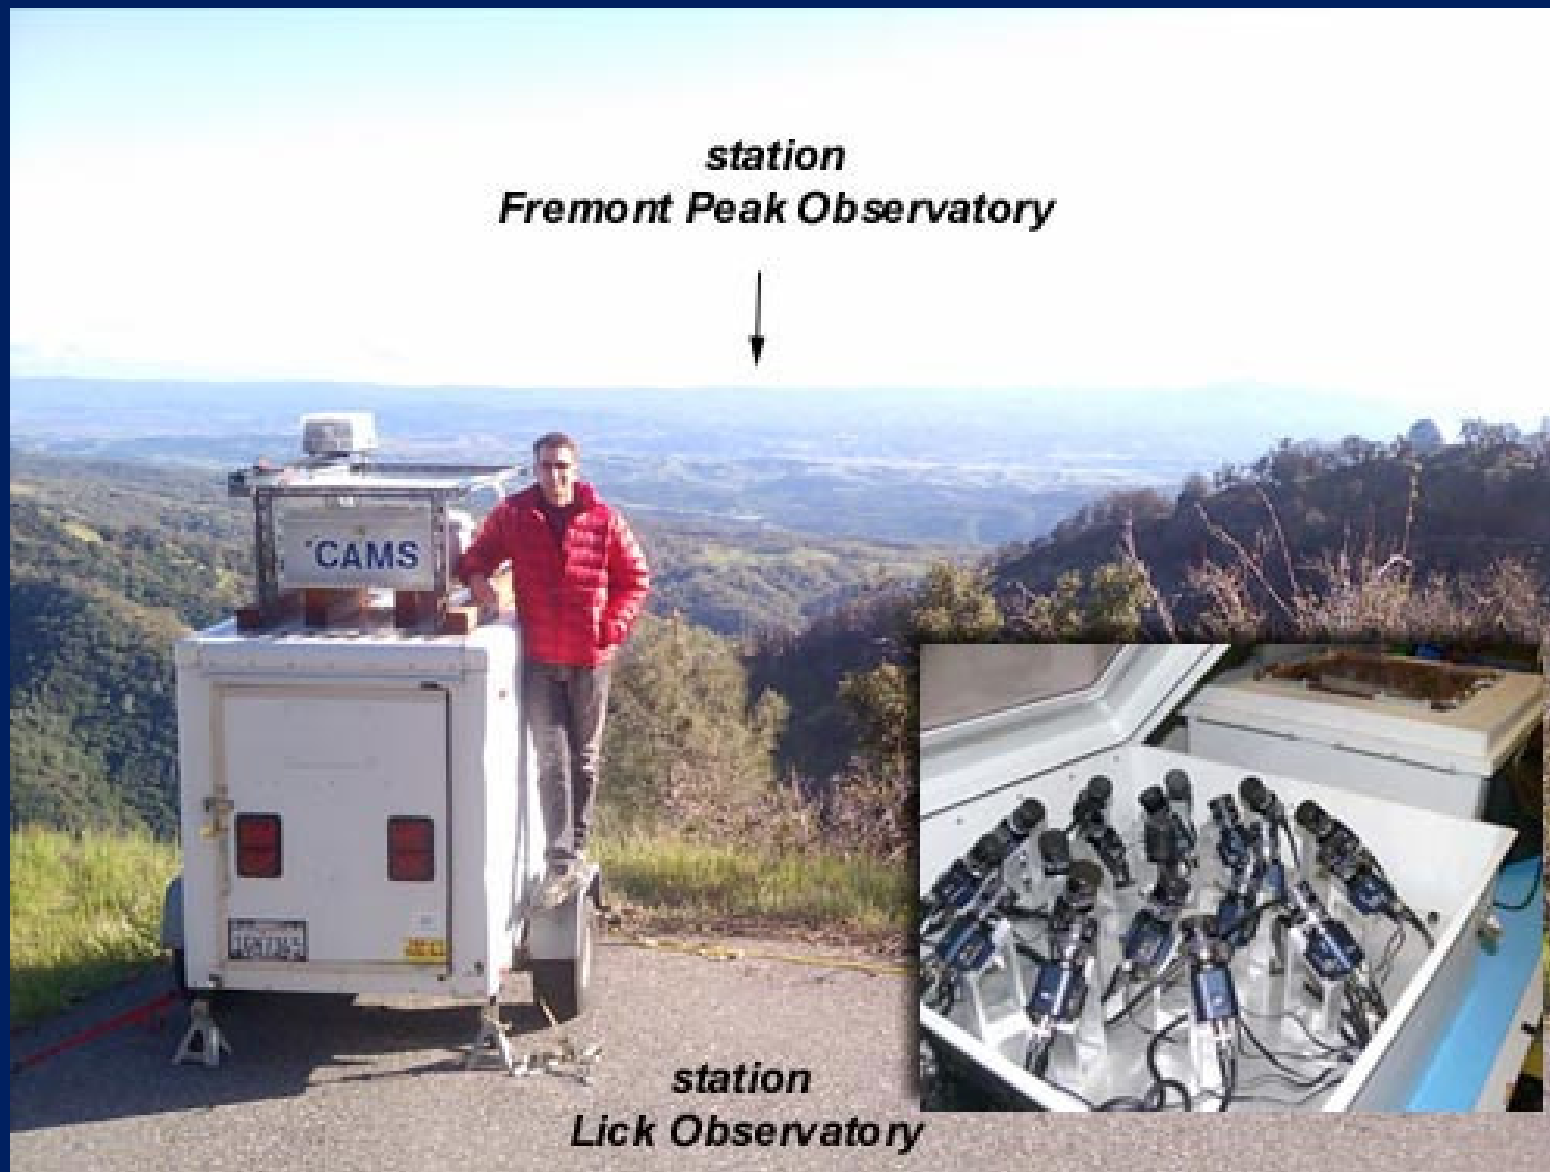

CAMS-BeNeLux network