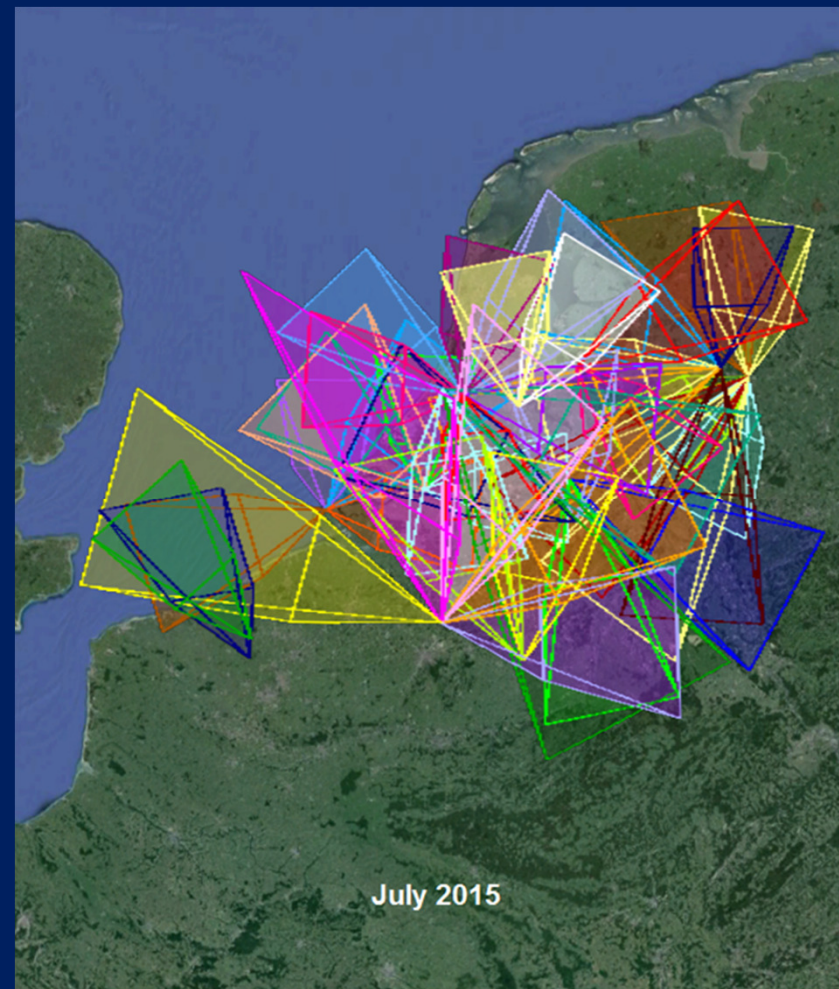

CAMS-BeNeLux network

- CAMS = Cameras for All Sky Meteor Surveillance
- = Professional project financed by NASA
- = To validate the IAU Working List of Meteor Showers (<https://vimeo.com/128363607>)
- = Running since November 2010
- = Begin of 2015 > ~250.000 accurate meteor orbits

Single CAMS

- = Introduced by Pete Gural in June 2011
- = Used for the Draconids 2011
- = Play time for amateurs during Orionids 2011
- = Start of CAMS-BNL in March 2012

CAMS-BeNeLux network

<https://vimeo.com/128363607>

IMEX: Dust Trails of Comet 67P/Churyumov-Gerasimenko
from [Rachel Soja](#)

CAMS-BeNeLux network

CAMS-BeNeLux network

CAMS-BeNeLux network

9/11/2015

METRO 27 October 2015

5

CAMS-BeNeLux network