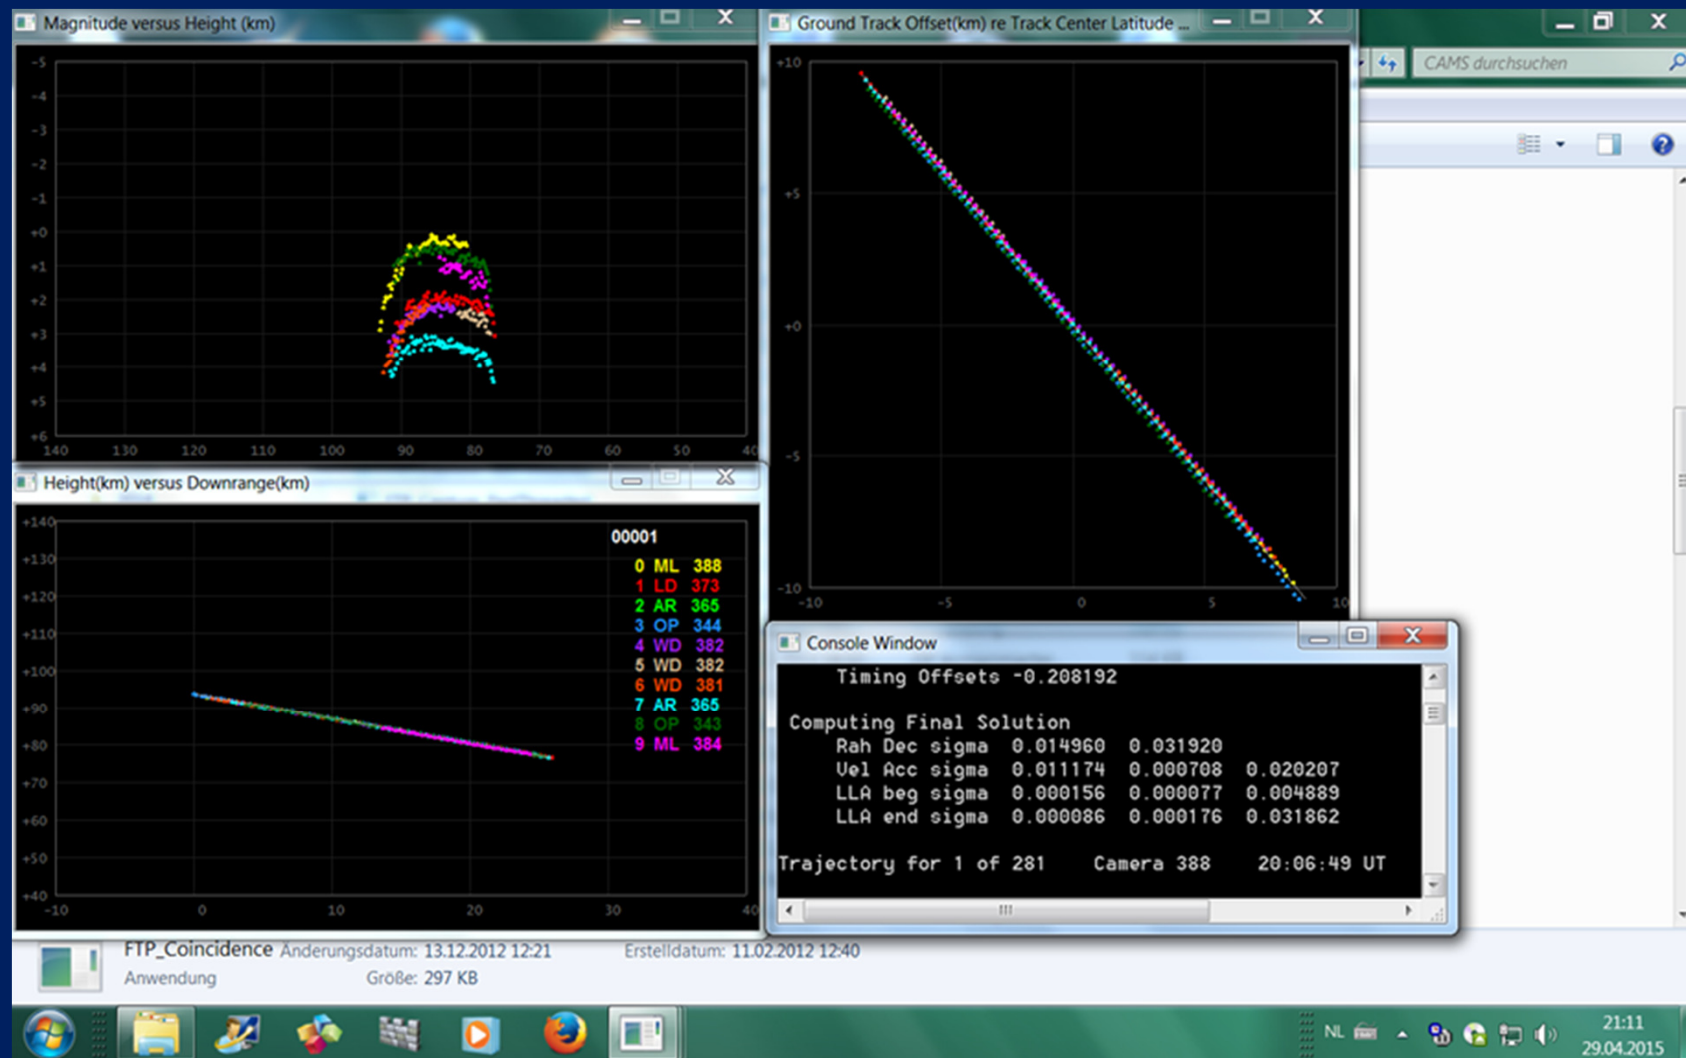

CAMS-BeNeLux network

CAMS-BeNeLux network

TOTAAL	01-02	02-03	03-04	04-05	05-06	06-07	07-08	08-09	09-10	10-11	11-12	12-13	13-14	14-15	15-16	16-17	17-18	18-19	19-20	20-21	21-22	22-23	23-24	24-25	25-26	26-27	27-28	28-29	29-30	30-31	31-01	
Januari	1	53	456	68	2	57	10	21	36	90	64	13	76	6	99	88	1	7	0	11	57	44	5	46	1	43	4	35	13	28	8	1.443
Februari	62	85	76	89	65	128	5	29	9	4	33	30	43	16	93	19	51	32	5	5	89	55	74	142	5	72	100	0	0	0	0	1.416
Maart	28	44	117	91	65	80	122	80	83	84	144	168	82	6	5	60	71	0	29	1	30	113	48	49	70	54	78	41	52	2	10	1.907
April	41	35	4	64	39	74	15	97	47	42	79	10	40	90	76	69	100	78	122	162	64	101	106	0	17	2	77	65	10	58	0	1.784
Mei	14	33	63	34	65	16	0	0	34	27	2	77	66	25	43	48	65	48	59	49	2	6	64	30	24	15	7	32	14	29	5	996
Juni	25	29	64	60	60	86	64	40	49	51	90	56	18	30	77	64	27	1	0	11	13	33	12	5	28	0	76	8	73	110	0	1.260
Juli	115	23	92	18	97	111	42	34	129	18	52	0	18	58	49	51	88	69	74	63	66	113	140	100	121	40	3	34	117	237	165	2.337
Augustus	350	308	96	331	367	282	156	299	173	417	446	14	255	213	162	16	43	22	216	202	200	212	111	37	47	168	159	176	53	30	152	7.166
September	156	260	165	119	137	29	60	140	175	244	234	107	42	237	86	103	253	73	76	123	17	82	47	106	242	284	365	357	325	339	0	4.977
Oktober	78	115	136	18	27	91	62	16	45	43	44	4	67	0	33	34	33	213	80	48	132	25	114	21	27	139	215	21	44	211	212	2.348
November	53	19	29	28	34	84	79	18	12	297	37	91	15	39	4	24	7	12	7	27	52	11	20	216	66	0	16	107	25	1	0	1.430
December	2	22	8	68	31	117	128	24	99	241	123	135	651	91	23	16	2	0	114	75	0	30	0	85	81	20	174	24	111	13	107	2.710

29.774

0 orbits: 14
>0 orbits: 351
>100 orbits: 87
>1000 orbits: 1